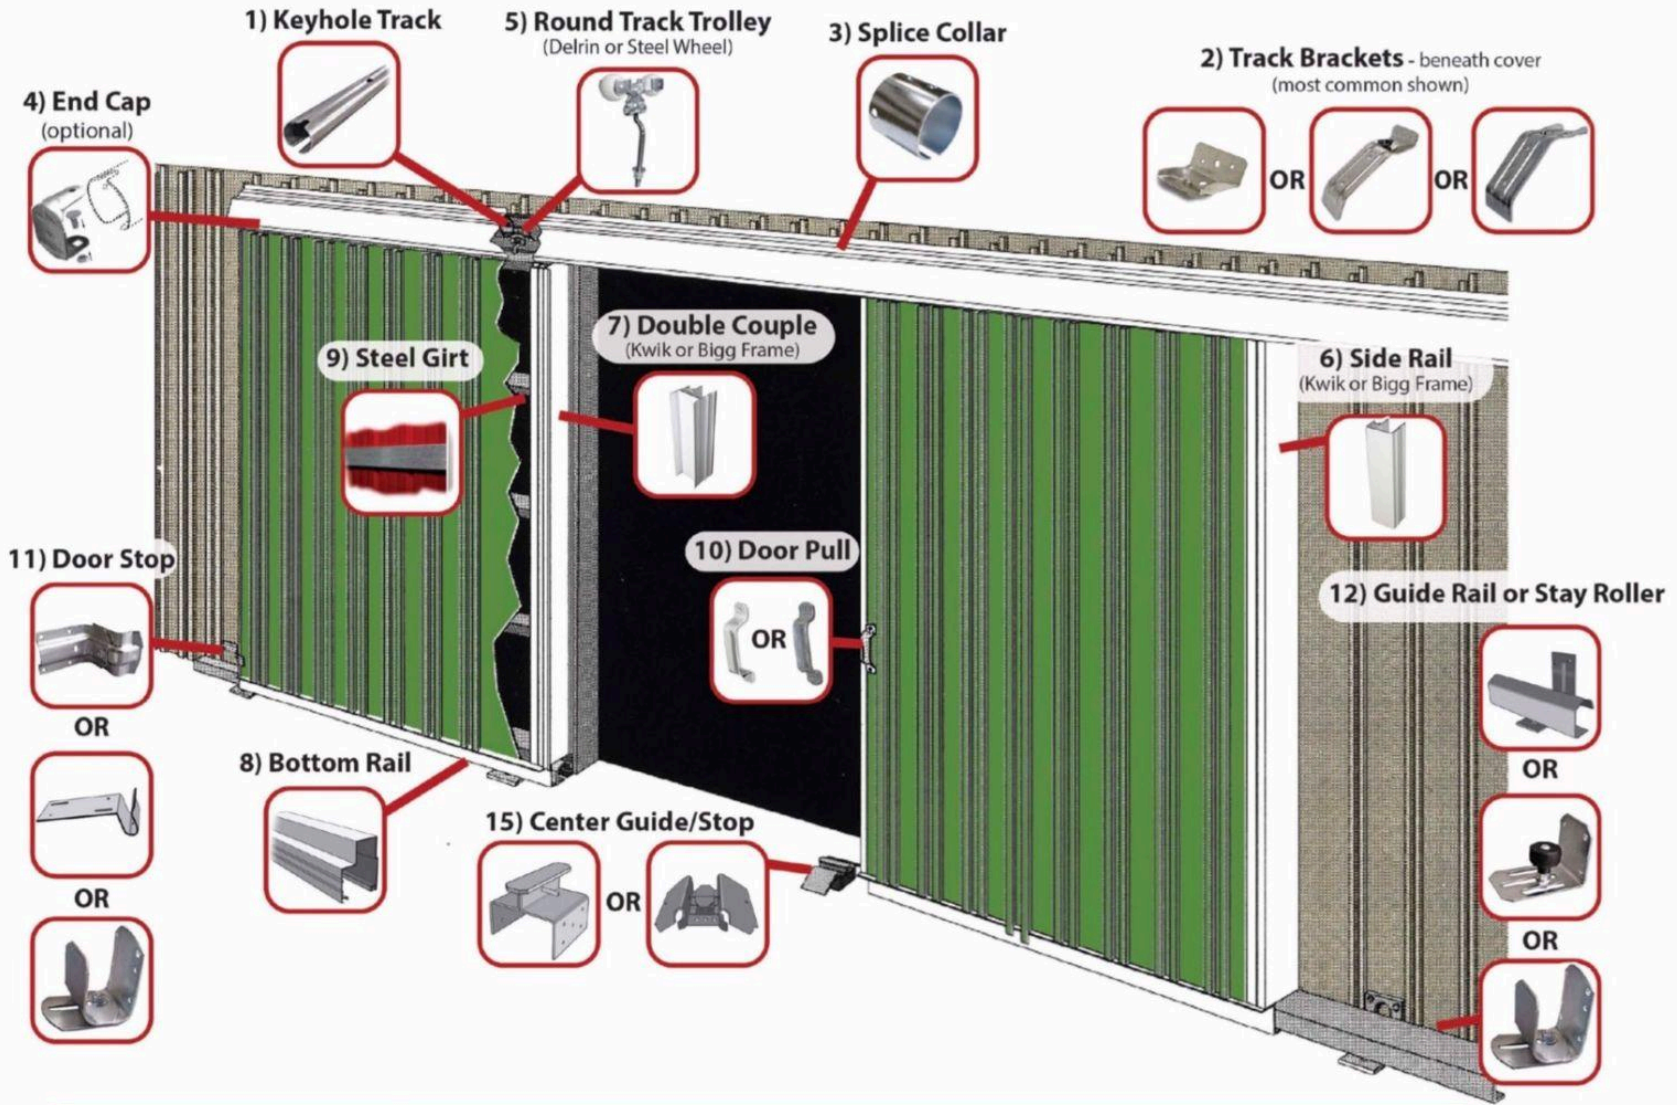

FOR SLIDING DOOR SYSTEMS

Also Required - not shown in image

13) Side Latch or Snugger

14) Center Latch or Snugger

Optional

17) Vinyl or Brush Seal (For bottom rail)

16) Vinyl Side Seal

260 Walnut Bottom Road •
 Shippensburg, PA 17257
 Phone / Fax / Text:
 (717) 532-3460