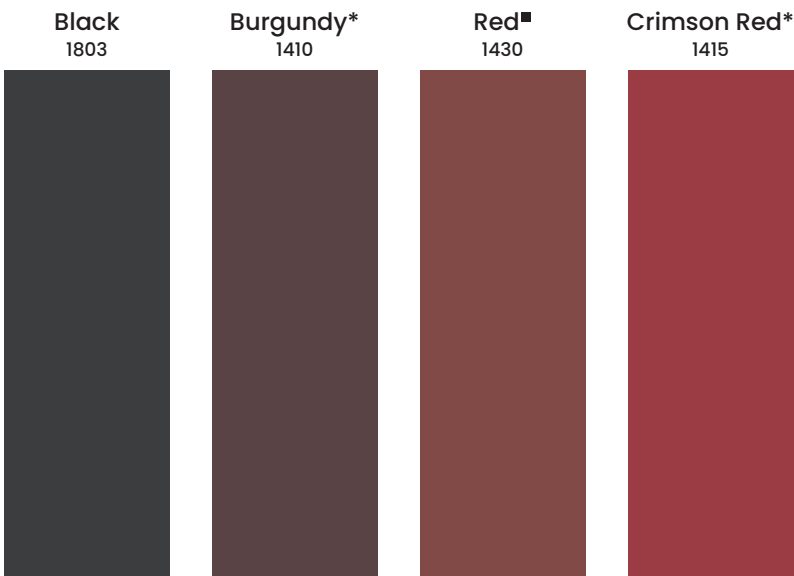

SYNERGY[®]

Color Guide

The Synergy[®] Paint System has a high performing resin formulation, the strongest SMP system in the industry. It has proved, over time, to bring you:

- Improved chalk resistance
- Improved fade resistance
- Improved gloss retention
- Excellent color durability
- Good resistance to atmospheric staining and dirt residue

Colors marked with a square (■) are Economy Series colors.

Colors marked with an asterisk (*) are subject to extended lead times for 26 gauge material.

DISCLAIMER: This color chart is to be used as a guide only. These colors are a close approximation, but due to various factors, they may not be exact. For specific color-matching, samples are available by request.