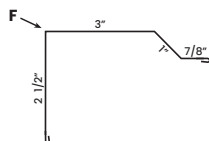

⑱ 29 Ga. Residential Rake
TLRR18 10'2", 12'6", 14'6", 16'6"