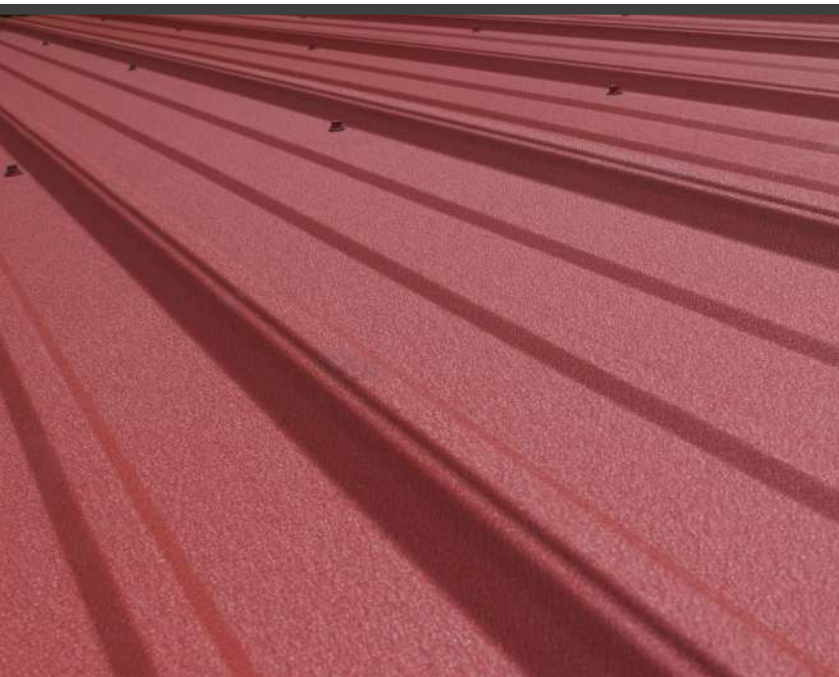

# WRINKLED SERIES

Slate

Burgundy

Charcoal

Black

Bronze

Ivy

Ocean Blue

Red

\* Color may vary from actual metal

## ATTRACTIVE LOOK

The Wrinkled Series textured finish features a distinguished low-gloss look, and protection from scratches and minor damage. Made with galvalume steel to resist corrosion, this series is available in our eight most popular colors in our Everloc® profile.